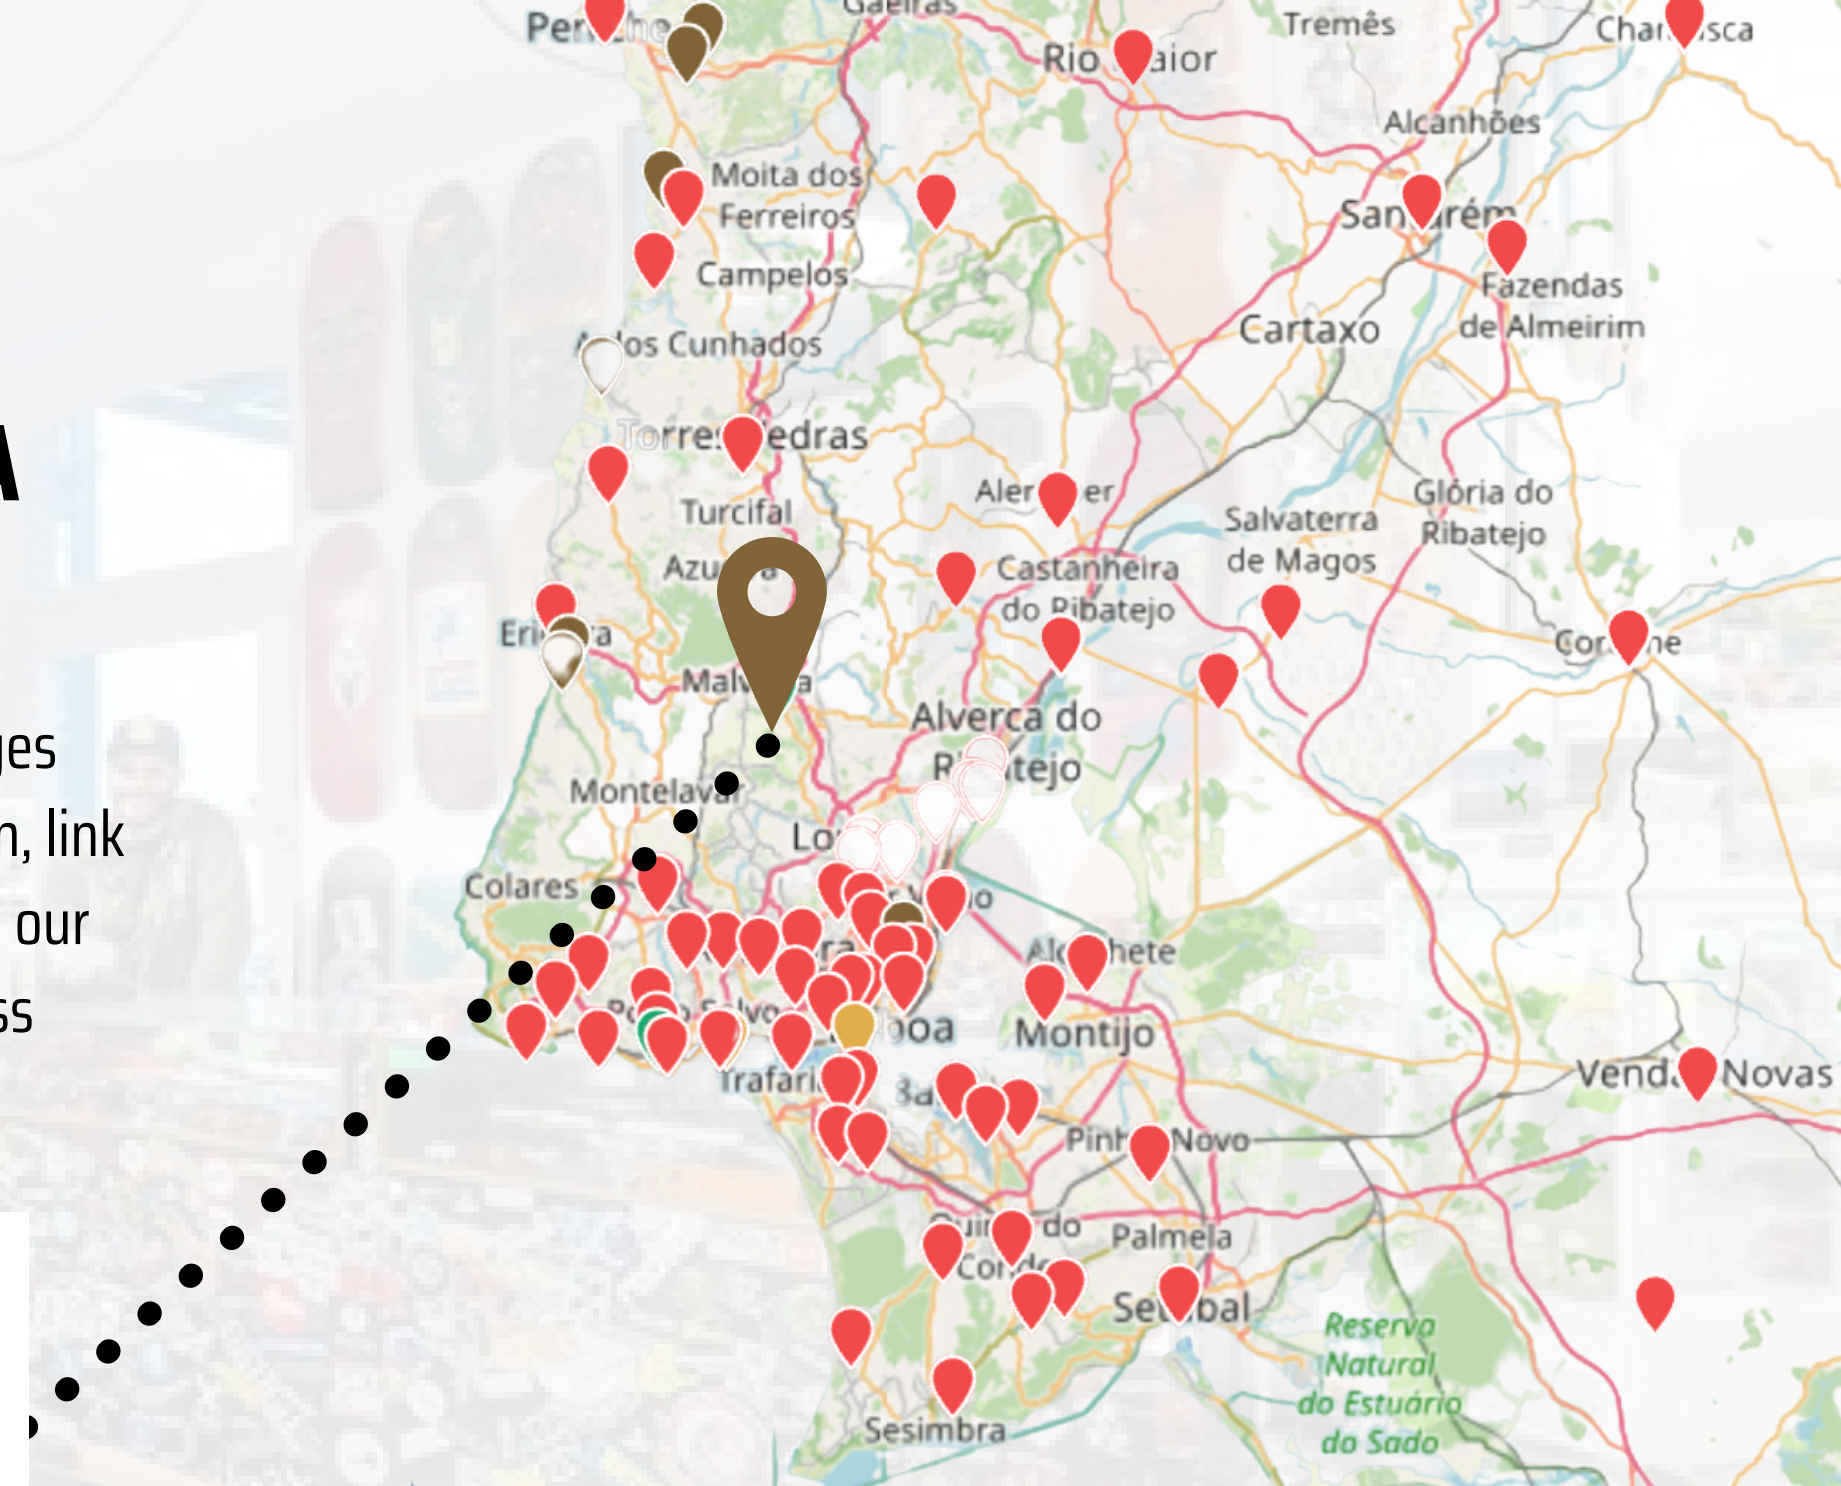

WHY ADD YOUR BUSINESS TO OUR MAP?

Hi! Maybe you've heard of us before. We are the world's largest skate directory, and our mission is to connect our worldwide community of skaters with businesses around the globe in one single platform. Skaters in basically every single country are using Trucks and Fins to find skateparks, but they are also searching for places to stay. So, we developed a platform that makes it easy for hostels, hotels and surf camps to be found, regardless of where you are located. You will have full control of your listing, prices and how you interact with your clients. We don't want any commissions and, yes indeed, it only costs 50€/year.

YOUR BUSINESS IMAGE 1

YOUR BUSINESS IMAGE 2

YOUR BUSINESS IMAGE 3

SERVICES TYPE

- SHOP
- SCHOOL
- SLEEPS

2 HOW CAN YOU BE FOUND?

THROUGH SERVICES LIST ON SKATEPARK DETAIL PAGE

Get found through the services list on every skatepark page near your business. Your business page includes your logo, title, short description and contact details. You will be found on the "Hotels and Travel" button on every skatepark near you, in a 30km radius. The radius can be increased in larger countries.